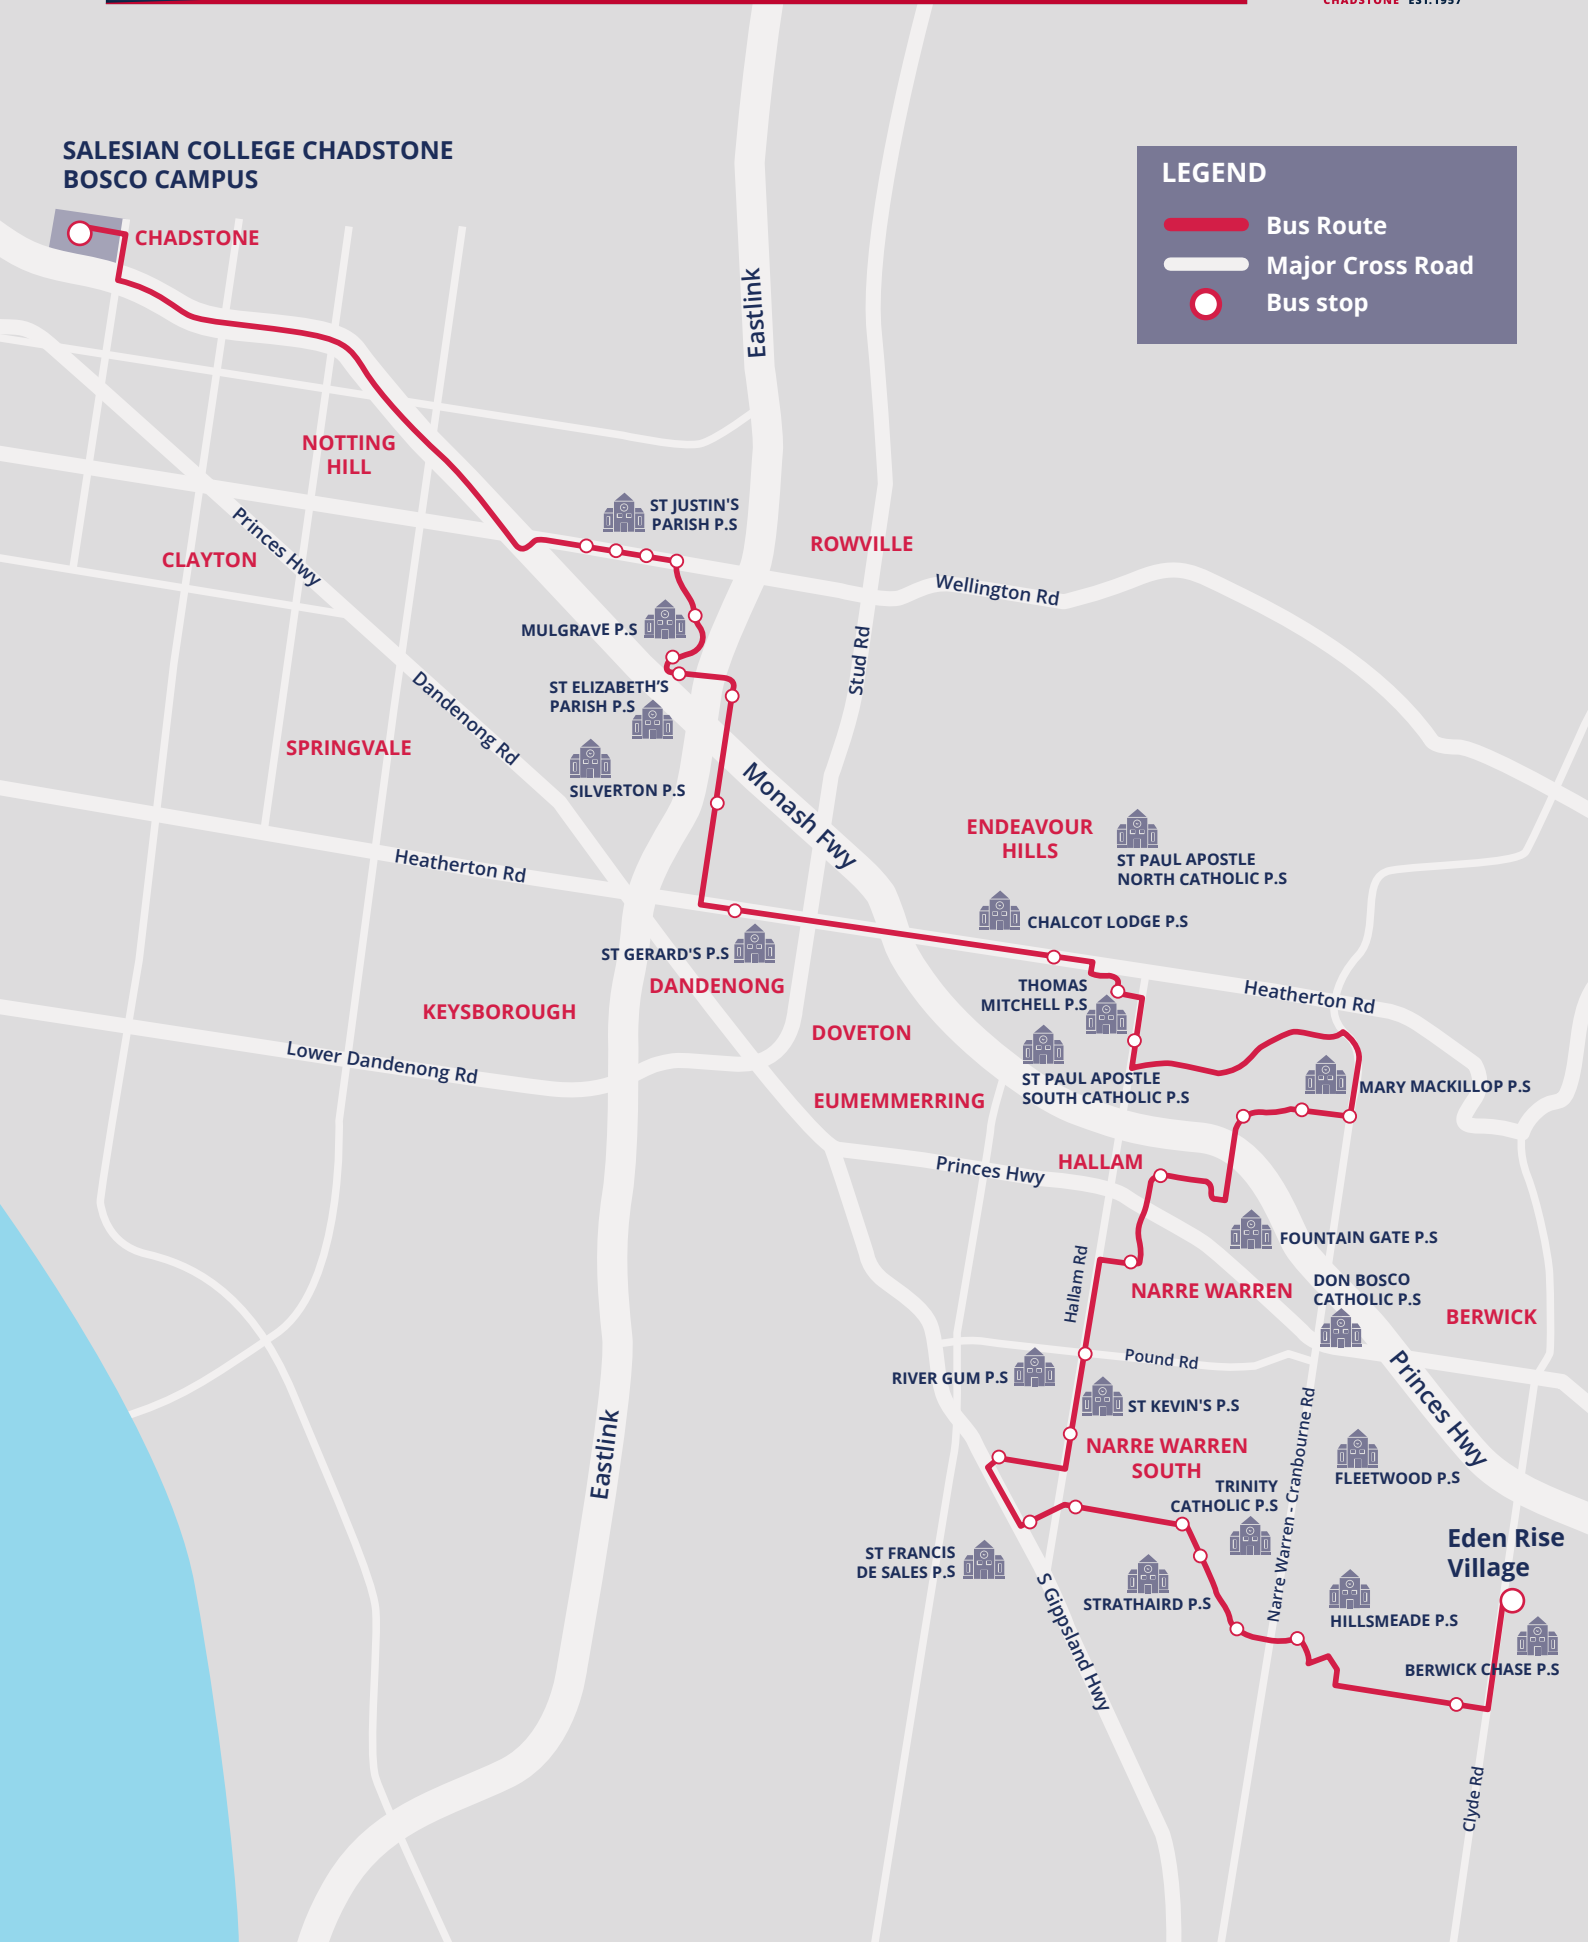

NARRE WARREN CHARTER BUS

2024 TIMETABLE – AFTERNOON ROUTE

SALESIAN COLLEGE CHADSTONE
BOSCO CAMPUS

LEGEND

- Bus Route
- Major Cross Road
- Bus stop

NARRE WARREN CHARTER BUS

2024 TIMETABLE – AFTERNOON ROUTE

**SALESIAN
COLLEGE**
CHADSTONE EST. 1957

PM		
Depart Salesian College		3.40 pm Sharp (Wednesday only 3.00 pm)
Stop	Pick Up Location	Time
29	Wellington Rd before Jells Rd @ PTV Stop	3.57 pm
26	Wellington Rd opposite Waverley Park Dve @ PTV Stop	3.58 pm
28	Wellington Rd before Jacksons Rd @ PTV Stop	3.59 pm
27	Haverbrack Dve & Wellington Rd @ PTV Stop	4.00 pm
26	Haverbrack Dve opposite Gladeswood Drv @ PTV Stop	4.02 pm
25	Haverbrack Dve opposite Jolimont Ave @ PTV Stop	4.03 pm
24	Police Rd opposite Blaxland Dve (West) @ PTV Stop	4.04 pm
23	Gladstone Rd Past Outlook Dve @ PTV Stop	4.06 pm
22	Gladstone Rd & Rhoden Ct @ PTV Stop	4.08 pm
21	Heatherton Rd & Fisher Cres @ PTV Stop	4.10 pm
20	Heatherton Rd past Grove End Rd @ PTV Stop	4.15 pm
19	Endeavour Hills Shopping Centre	4.19 pm
18	Thomas Mitchell Dve & John Fawkner Dve	4.25 pm
18A	Thomas Mitchell Dve & Singleton Dve @ PTV Stop	4.26 pm
17	Thomas Mitchell Dve before Cunningham Dr	4.26 pm
16	Thomas Mitchell Dve & Barnsley Dve	4.26 pm
15	Ernst Wanke Rd & Narre Warren North Rd @ PTV Stop	4.32 pm
14	Ernst Wanke Rd before Foxborough Glade @ PTV Stop	4.34 pm
14	Ernst Wanke Rd opposite Honeyeater Gve	4.36 pm
13	Saffron Dve opposite Nettle Dve	4.40 pm
12	Keppel Dve & Hinrichsen Dve @ PTV Stop	4.45 pm
12	Hallam Rd & Pound Rd @ PTV Stop	4.50 pm
11	Hallam Rd & Edeys Run @ PTV Stop	4.52 pm
10	Central Rd & Bateman Gve	4.56 pm
9	Hutchinson Dve before Lynbrook Blvd	5.00 pm
8	Lynbrook Blvd before Sth Gippsland Hwy @ PTV Stop	5.02 pm
7	Lynbrook Blvd opposite Towerhill Blvd	5.04 pm
6	Ormond Rd over Hallam Rd @ PTV Stop	5.05 pm
6	Ormond Rd past Amberley Park Dve @ PTV Stop	5.08 pm
5	Ormond Rd & Scarborough Dve @ PTV Stop	5.09 pm
4	Ormond Rd past Abbey Rd @ PTV Stop	5.11 pm
4	Littlecroft Ave opposite The Strand @ PTV Stop	5.13 pm
2A	William Thwaites Blvd & Alisma Blvd	5.17 pm
3	Glasscocks Rd opposite Wheelers Park Rd	5.19 pm
2	Clyde Rd & Moondara Dr @ PTV Stop	5.21 pm
1	Clyde Rd & Grieves Rd @ PTV Stop	5.22 pm